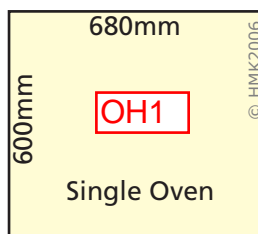

2400mm

2800mm

3200mm

400mm

800mm

1200mm

1600mm

2000mm

2400mm

2800mm

3200mm

3600mm

4000mm

4400mm

HANDMADE KITCHENS

OF CHRISTCHURCH LTD