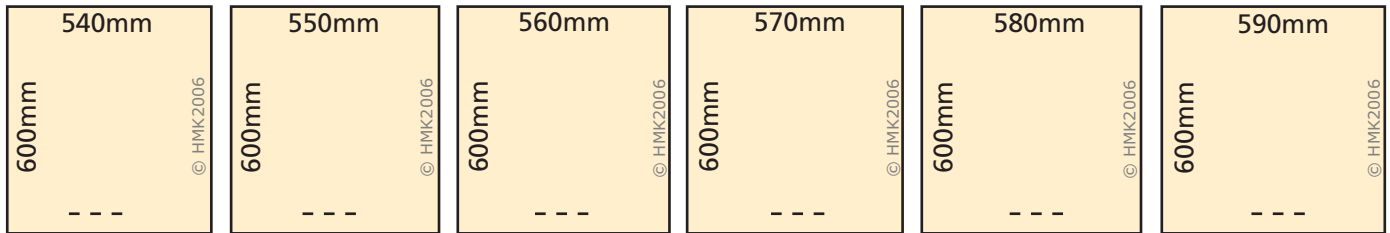

HANDMADE KITCHENS

OF CHRISTCHURCH LTD