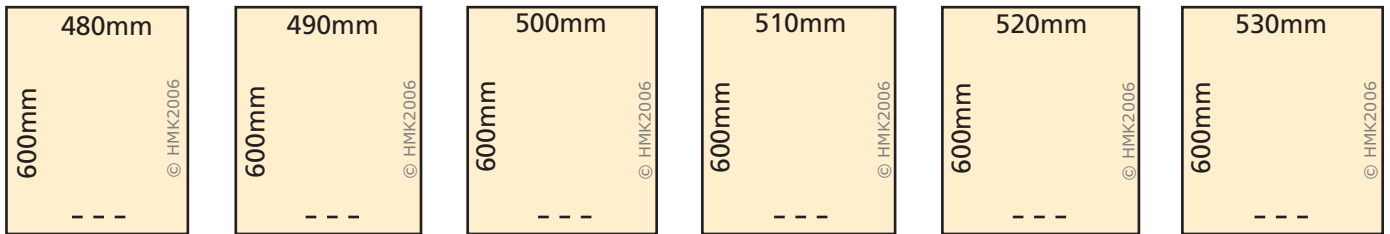

HANDMADE KITCHENS

OF CHRISTCHURCH LTD