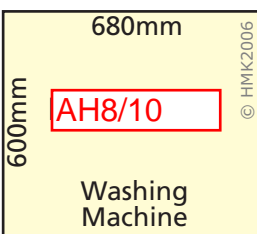

2400mm

2800mm

3200mm

400mm

800mm

1200mm

1600mm

2000mm

2400mm

2800mm

3200mm

3600mm

4000mm

4400mm

HANDMADE KITCHENS

OF CHRISTCHURCH LTD