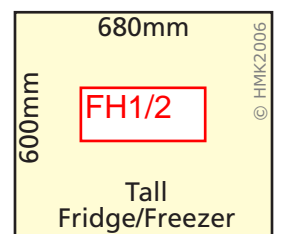

2400mm

2800mm

3200mm

400mm

800mm

1200mm

1600mm

2000mm

2400mm

2800mm

3200mm

3600mm

4000mm

4400mm

HANDMADE KITCHENS

OF CHRISTCHURCH LTD