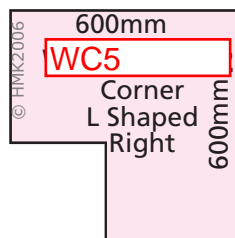

2400mm

2800mm

3200mm

400mm

800mm

1200mm

1600mm

2000mm

2400mm

2800mm

3200mm

3600mm

4000mm

4400mm

HANDMADE KITCHENS

OF CHRISTCHURCH LTD

HANDMADE KITCHENS

OF CHRISTCHURCH LTD

HANDMADE KITCHENS

OF CHRISTCHURCH LTD

350mm 960mm © HMK2006

350mm 970mm © HMK2006

350mm 980mm © HMK2006

350mm 990mm © HMK2006

350mm 1000mm © HMK2006

350mm 1010mm © HMK2006

350mm 1020mm
- - - © HMK2006

350mm 1030mm
- - - © HMK2006

350mm 1040mm
- - - © HMK2006

350mm 1050mm
- - - © HMK2006

350mm 1060mm
- - - © HMK2006

350mm 1070mm
- - - © HMK2006