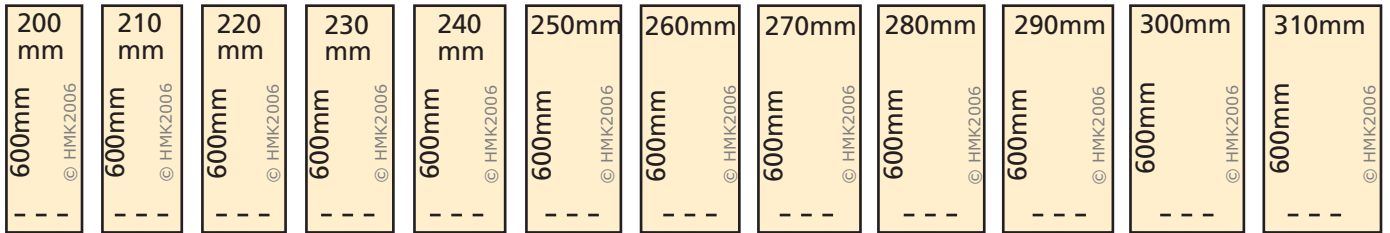

HANDMADE KITCHENS

OF CHRISTCHURCH LTD