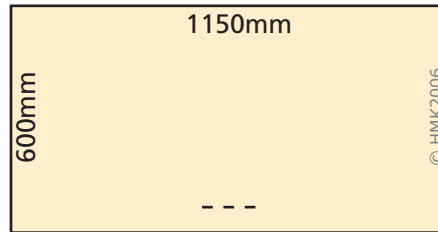

HANDMADE KITCHENS

OF CHRISTCHURCH LTD