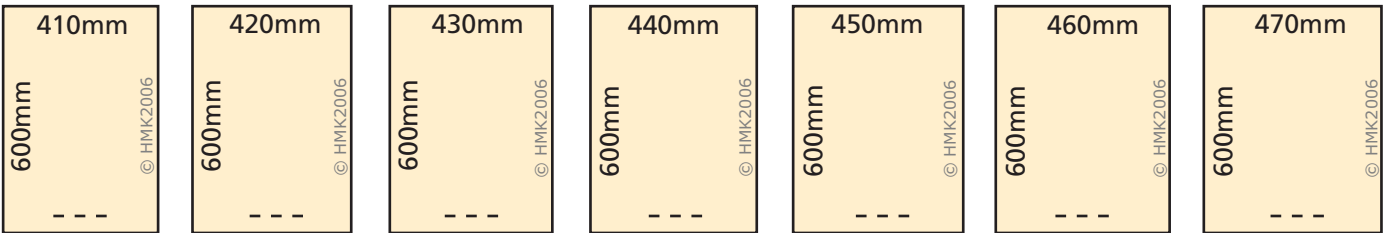

HANDMADE KITCHENS

OF CHRISTCHURCH LTD