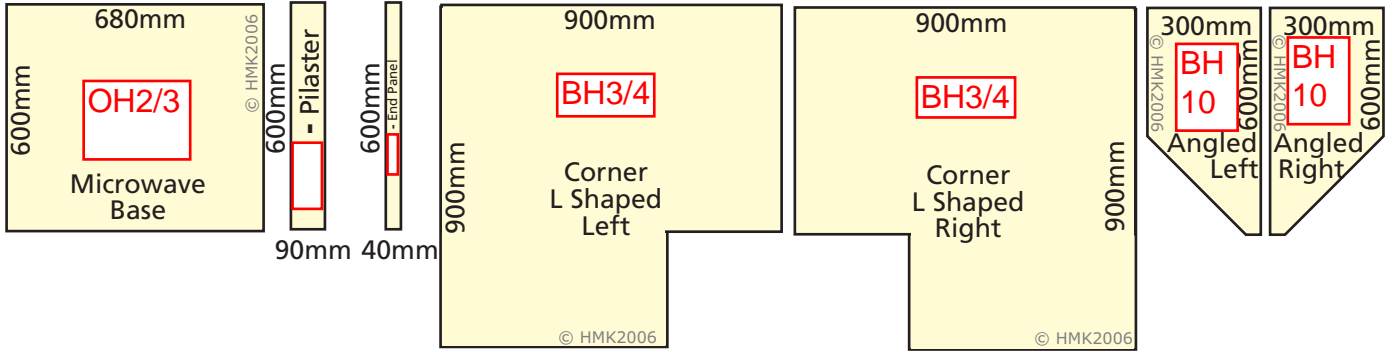

HANDMADE KITCHENS

OF CHRISTCHURCH LTD