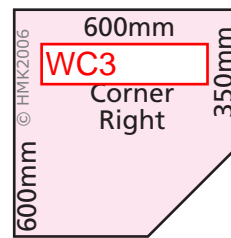

2400mm

2800mm

3200mm

400mm

800mm

1200mm

1600mm

2000mm

2400mm

2800mm

3200mm

3600mm

4000mm

4400mm

HANDMADE KITCHENS

OF CHRISTCHURCH LTD

HANDMADE KITCHENS

OF CHRISTCHURCH LTD

HANDMADE KITCHENS

OF CHRISTCHURCH LTD

350mm 960mm © HMK2006

350mm 970mm © HMK2006

350mm 980mm © HMK2006

350mm 990mm © HMK2006

350mm 1000mm © HMK2006

350mm 1010mm © HMK2006

350mm 1020mm
- - - © HMK2006

350mm 1030mm
- - - © HMK2006

350mm 1040mm
- - - © HMK2006

350mm 1050mm
- - - © HMK2006

350mm 1060mm
- - - © HMK2006

350mm 1070mm
- - - © HMK2006