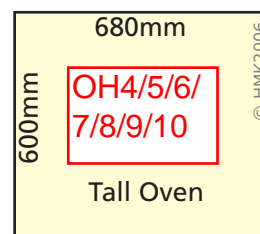

2400mm

2800mm

3200mm

400mm

800mm

1200mm

1600mm

2000mm

2400mm

2800mm

3200mm

3600mm

4000mm

4400mm

HANDMADE KITCHENS

OF CHRISTCHURCH LTD