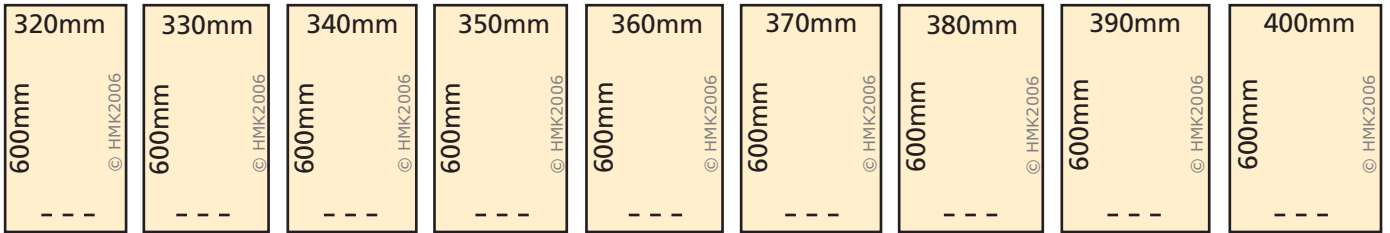

HANDMADE KITCHENS

OF CHRISTCHURCH LTD