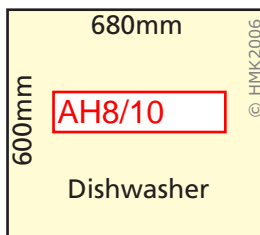

2400mm

2800mm

3200mm

400mm

800mm

1200mm

1600mm

2000mm

2400mm

2800mm

3200mm

3600mm

4000mm

4400mm

HANDMADE KITCHENS

OF CHRISTCHURCH LTD