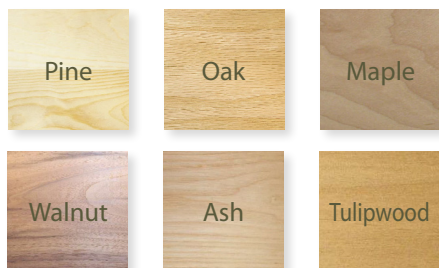

Item/Kitchen	Pine	Reclaimed Pine	Tulipwood/MDF with Oak MFC Carcass	Tulipwood/MDF with Oak Veneer Carcass	Tulipwood/MDF with Ash Veneer Carcass	Oak/Oak Veneer	Maple/Maple Veneer	Walnut/Walnut veneer
Door Frame (25mm thick)	Pine	R/Pine	T/wood	T/wood	T/wood	Oak	Maple	Walnut
Door Panel	Pine	R/Pine	MDF	MDF	MDF	Oak Veneer	Maple Veneer	Walnut Veneer
Drawer front	Pine	R/Pine	T/wood	T/wood	T/wood	Oak	Maple	Walnut
Drawer box	Pine	R/Pine	Oak	Oak	Solid Ash	Oak	Maple	Walnut
Drawer base	Pine Veneer	R/Pine	Oak MFC	Oak Veneer	Ash Veneer	Oak Veneer	Maple Veneer	Walnut Veneer
Cabinet front frame	Pine	R/Pine	T/wood	T/wood	T/wood	Oak	Maple	Walnut
Cabinet carcass external	Pine	R/Pine	Oak MFC or MDF	Oak Veneer or MDF	Ash Veneer or MDF	Oak Veneer	Maple Veneer	Walnut Veneer
Cabinet carcass interior	Pine	R/Pine	Oak MFC	Oak Veneer	Ash Veneer	Oak Veneer	Maple Veneer	Walnut Veneer
Cabinet back	Pine T&G	R/Pine T&G	Oak MFC	Oak veneer	Ash veneer	Oak Veneer	Maple Veneer	Walnut Veneer
Cornice	Pine	Pine	Pine	Pine	Pine	Oak	Maple	Walnut
Plinth	Pine	Pine	Pine	Pine	Pine	Oak	Maple	Walnut
Shelves	Pine	R/Pine	Oak MFC	Oak veneer	Ash veneer	Oak Veneer	Maple Veneer	Walnut Veneer
Wall cabinet shelves	Pine	R/Pine	Oak MFC	Oak veneer	Ash veneer	Oak Veneer	Maple Veneer	Walnut veneer
Beading (if any)	Pine	Pine	Pine	Pine	Pine	Oak	Maple	Walnut
Knobs	Pine	Pine	Oak	Oak	Pine	Oak	Maple	Walnut
Hinges	Chrome, Bronzed, Bronzed with Finials, Brassed, Brassed with Finials.							
Drawer runners	GRASS/BLUM soft close							
Catches	Magnetic or Roller							
Door Style	D1, D2, D3, D4							
Drawer Style	DR1, DR2, DR3							
Plinth Style	P1 (Planted), P2, P3 (Recessed), P4							
Cornice Style	C1 (Traditional), C3 (Flat)							

Pine: Scandinavian Redwood.  
 Oak: American White Oak.  
 Maple: North American Maple.  
 Walnut: American Black walnut.  
 Ash: American Ash  
 Tulipwood: American Poplar

91 Bargates, Christchurch, Dorset, BH23 1QQ  
 Registered Office: 808-810 Wimborne Road, Moordown, Bournemouth, BH9 2DT